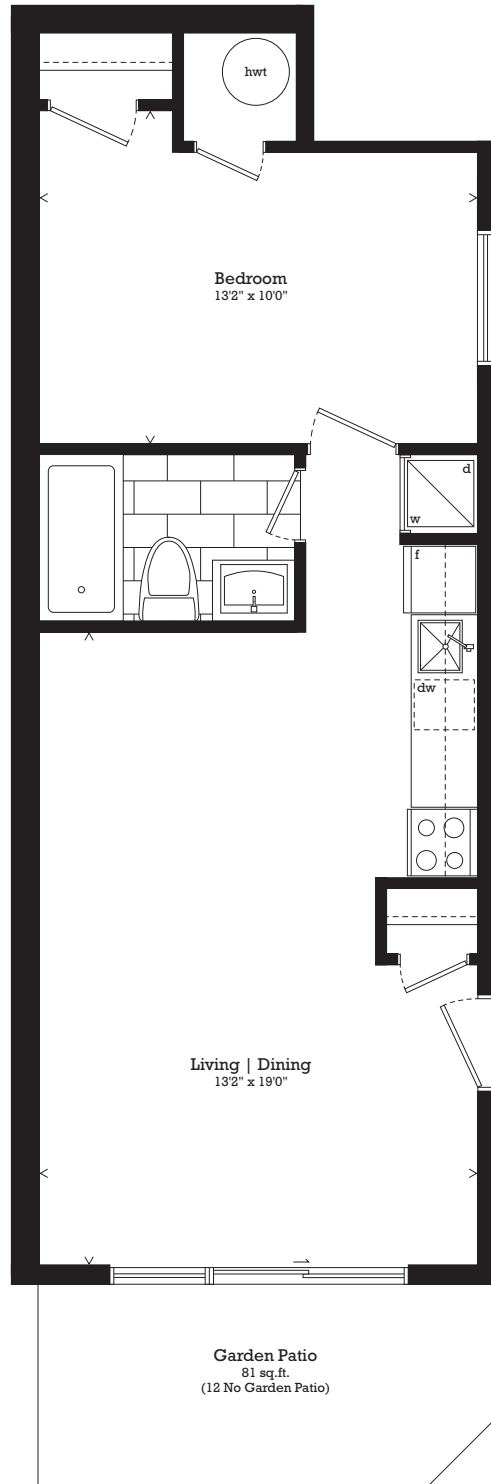

12 | 15 | 19
 One Bedroom

510 SQ.FT.
 plus 81 sq.ft. Garden Patio

15 Shown | 12, 19 Mirrored

East Village
 LESLIEVILLE