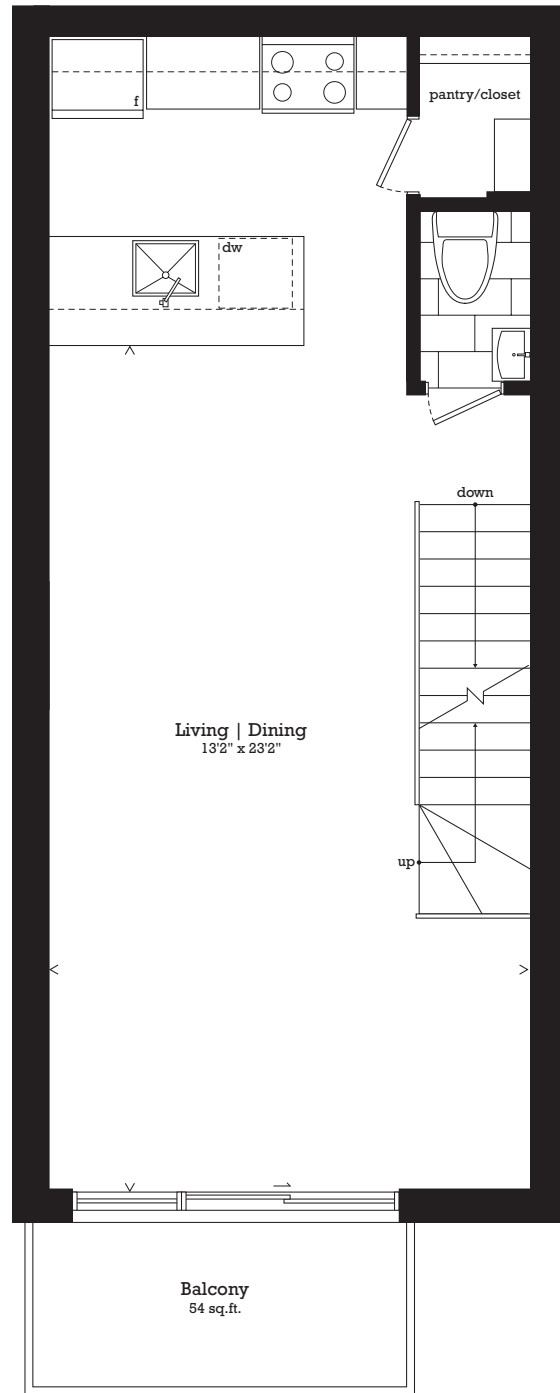

06 | 09 | 22 | 25 | 26 | 29
Two Bedroom

1,045 SQ.FT.
plus 241 sq.ft. Exterior Space

Main Floor - Level 2

LEVEL 2

Gerrard Street

LEVEL 1

09, 22, 26 Shown | 06, 25, 29 Mirrored

East Village
LESLIEVILLE

06 | 09 | 22 | 25 | 26 | 29
Two Bedroom

1,045 SQ.FT.
plus 241 sq.ft. Exterior Space

Second Floor - Level 3

Rooftop Terrace

09, 22, 26 Shown
06, 25, 29 Mirrored

East Village
LESLIEVILLE