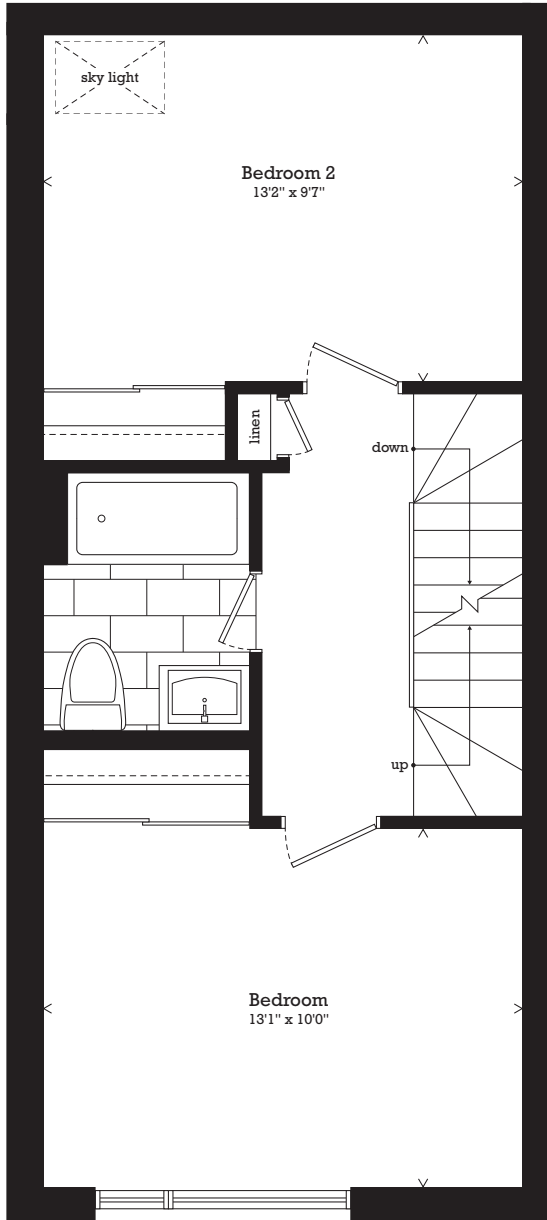

06 | 09 | 22 | 25 | 26 | 29
Two Bedroom

1,045 SQ.FT.
plus 241 sq.ft. Exterior Space

Main Floor - Level 2

LEVEL 2

Gerrard Street

LEVEL 1

09, 22, 26 Shown | 06, 25, 29 Mirrored

East Village
LESLIEVILLE

06 | 09 | 22 | 25 | 26 | 29
Two Bedroom

1,045 SQ.FT.
plus 241 sq.ft. Exterior Space

Second Floor - Level 3

Rooftop Terrace

09, 22, 26 Shown
06, 25, 29 Mirrored

East Village
LESLIEVILLE