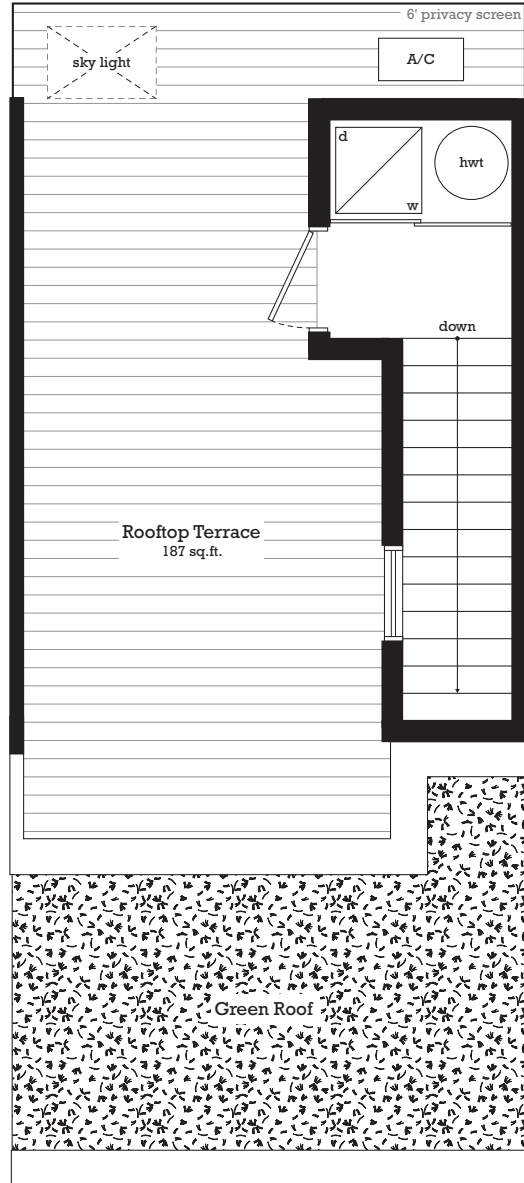

06 | 09 | 22 | 25 | 26 | 29
Two Bedroom

1,045 SQ.FT.
plus 241 sq.ft. Exterior Space

Main Floor - Level 2

LEVEL 2

Gerrard Street

LEVEL 1

09, 22, 26 Shown | 06, 25, 29 Mirrored

East Village
LESLIEVILLE

06 | 09 | 22 | 25 | 26 | 29
Two Bedroom

1,045 SQ.FT.
plus 241 sq.ft. Exterior Space

Second Floor - Level 3

Rooftop Terrace

09, 22, 26 Shown
06, 25, 29 Mirrored

East Village
LESLIEVILLE