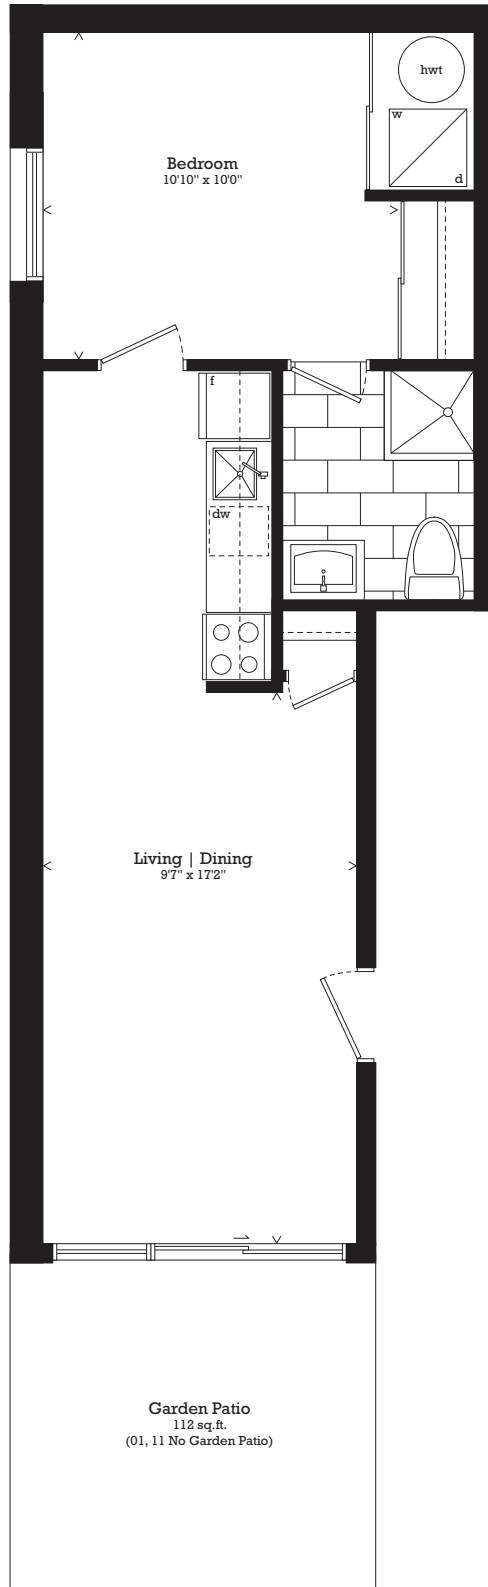

01 | 11 | 20 | 31
One Bedroom

492 SQ.FT.
plus 112 sq.ft. Garden Patio

01, 31 Shown | 11, 20 Mirrored

LEVEL 1

East Village
LESLIEVILLE